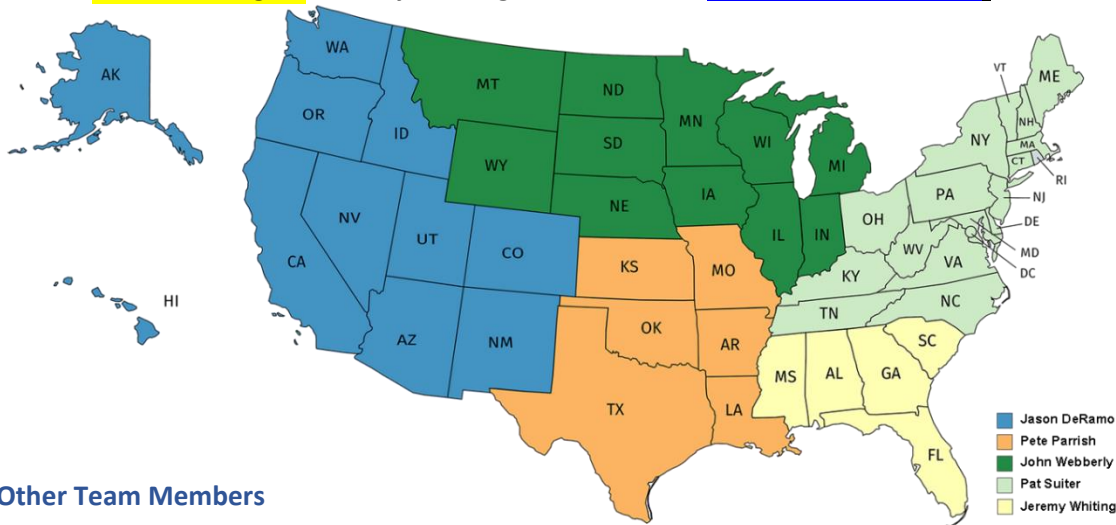

Key Contact and Ordering Information

Date: April 11, 2022

Bulletin #: Bul-Gen-422-039

Subject: **Neapco Key Contacts - Update**

To: All Neapco Drivelines Aftermarket Group Customers

Place Orders - <https://NeapcoParts.com> - Contact your sales representative for access

Fax # 402-228-8493 Email (emailorders@neapco.com)

Customer Service / Technical Service - 800-821-2374

CS Manager – Brenda Brethouwer – (bbrethouwer@neapco.com)

Distribution Center Locations

Neapco- Beatrice
501 W. Sargent St.
Beatrice, NE 68310

Neapco -Las Vegas
4305 North Lamb Blvd., Suite 500
Las Vegas, NV 89115

Neapco -Greer
678 Brockmon-McClimon Rd., Suite E
Greer, SC 29651

Sales Representatives -

West Region: Jason DeRamo - 303-269-1161 (jderamo@neapco.com)

South-Central Region: Pete Parrish - 913-558-6166 (pparrish@neapco.com)

North-Central Region: John Webberly - 313-815-3399 (jwebberly@neapco.com)

East Region: Pat Suiter - 267-872-3928 (psuiter@neapco.com)

Southeast Region: Jeremy Whiting - 904-451-6910 (jwhiting@neapco.com)

Other Team Members

National Sales Manager - Chris Youngs – 682-249-8115 (cyoungs@neapco.com)

VP Sales and Marketing - Tim Goode - 315-383-0168 (tgoode@neapco.com)

Product Manager - Chris Creager – 248-699-6649 (ccreager@neapco.com)

Marketing Manager - Ron Draheim – 248-699-6648 (rdraheim@neapco.com)

Sales Operations Supervisor - Rebecca Verbic - 248-699-6529 (rverbic@neapco.com)

Neapco -New England Auto Products Corporation - U.S.A. since 1921
NeapcoAftermarket.com e-cat/e-comm: NeapcoParts.com

Important Bulletin from Neapco Drivelines Aftermarket Group